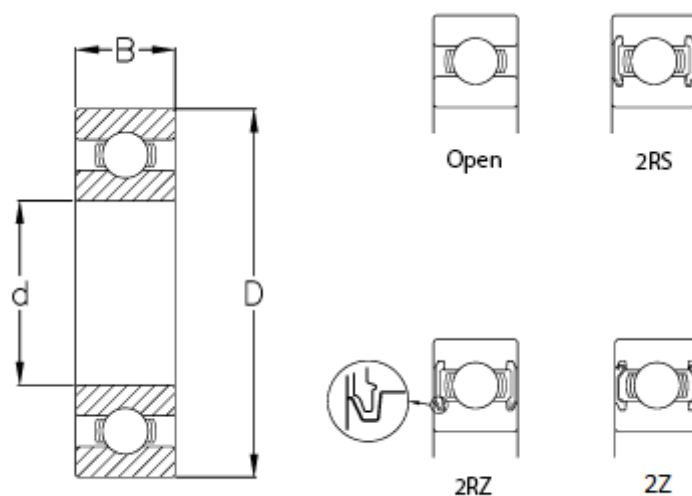

Data Sheet

Article number: 57960209002401

Description: CeramicSpeed hybrid bearing Insulate sealed
6018-CSB

Measures

B	= 24
Ball grade	= 5
C (KN)	= 60.5
C0	= 50
d	= 90
D	= 140
Max rpm.	= 6300
Type	= 6018